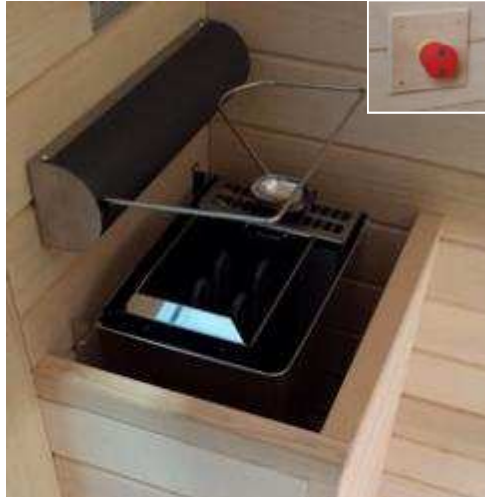

MOOD

Optional

OPTIONAL

PROFESSIONAL KIT

WHAT IS IT?

COVER GUARD: this device can be installed to prevent the heater from starting when items are left on top of it

ALARM BUTTON: by pressing this button the stove automatically shut off