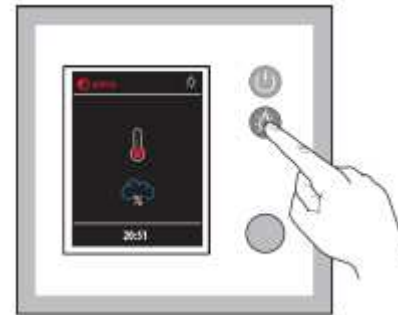

WHAT IS IT?

Visual and multi language display for sauna configuration. (18 languages DE, EN, FR, RU, ES, NL, IT, PL, SL, FI, TR, CZ, RO, BG, HU, HR, SK, DK).

BENEFITS

- Easy On/off
- Temperature settings
- Selection knob
- Extra settings

TIPS

You can easily set the starting time of your sauna

Keylock option to prevent any tampering

MOOD Lighting

INCLUDED

LIGHTING

WHAT IS IT?

Two strip leds (white lighting) installed behind the backrest and under the bench that create a warm and pleasant environment